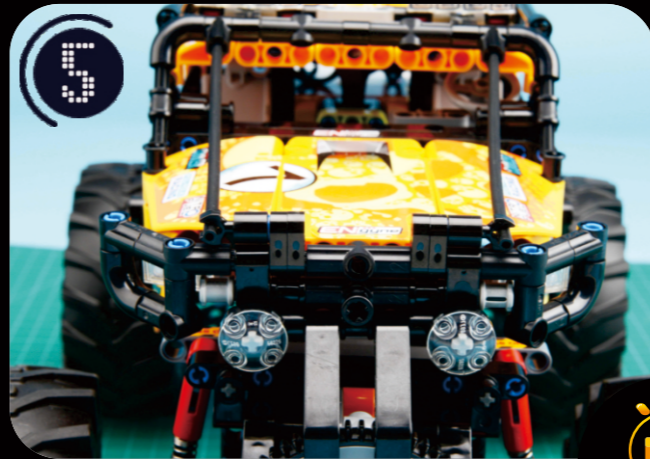

LIGHT UP YOUR
**4X4 X-TREME
OFF-ROADER
42099**

ITEM NO. LGK92

V2.0

LED lights damage easily,
Please take it as carefully as you can.

Take apart Costume Enlace

Before installation, please have a test of the light
to make sure all can light up. If the lights do not work,
please contact us.

Cross Pull Turn

Take apart Costume Enlace

Cross Pull Turn

 Take apart

 Costume

 Enlace

 Cross

 Pull