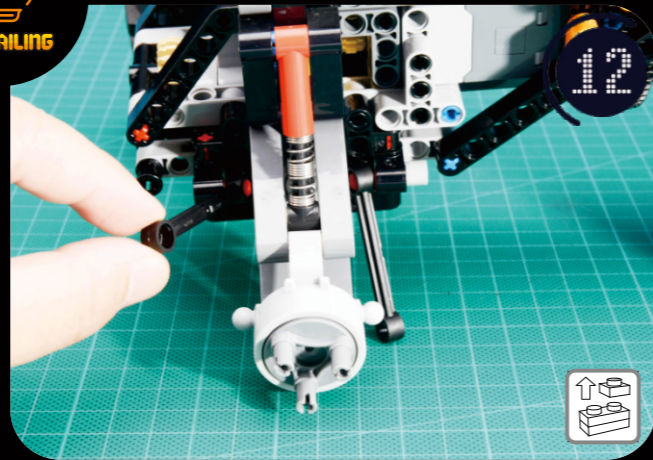

LIGHT UP YOUR
**4X4 X-TREME
OFF-ROADER
42099**

ITEM NO. LGK92

V2.0

LED lights damage easily,
Please take it as carefully as you can.

Take apart Costume Enlace

Before installation, please have a test of the light
to make sure all can light up. If the lights do not work,
please contact us.

Cross Pull Turn

Take apart Costume Enlace

Cross Pull Turn

 Take apart

 Costume

 Enlace

 Cross

 Pull

 Turn

 Take apart

 Costume

 Enlace

 Cross

 Pull

 Turn

Take apart Costume Enlace