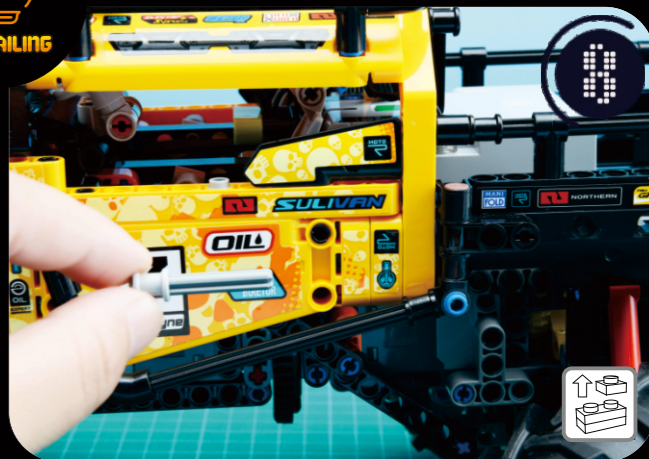

Cross Pull Turn