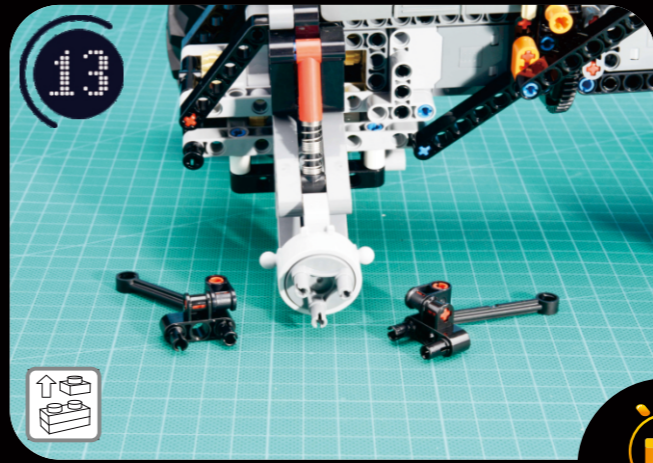

LIGHT UP YOUR
**4X4 X-TREME
OFF-ROADER
42099**

ITEM NO. LGK92

V2.0

LED lights damage easily,
Please take it as carefully as you can.

Take apart Costume Enlace

Before installation, please have a test of the light
to make sure all can light up. If the lights do not work,
please contact us.

Cross Pull Turn

Take apart Costume Enlace

Cross Pull Turn

 Take apart

 Costume

 Enlace

 Cross

 Pull

 Turn

 Take apart

 Costume

 Enlace

 Cross

 Pull

 Turn

Take apart Costume Enlace