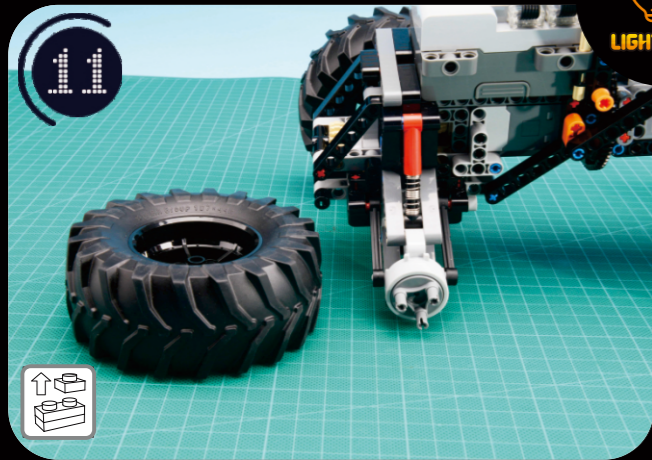

LIGHT UP YOUR
**4X4 X-TREME
OFF-ROADER
42099**

ITEM NO. LGK92

V2.0

LED lights damage easily,
Please take it as carefully as you can.

Take apart Costume Enlace

Before installation, please have a test of the light
to make sure all can light up. If the lights do not work,
please contact us.

Cross Pull Turn

Take apart Costume Enlace

Cross Pull Turn

 Take apart

 Costume

 Enlace

 Cross

 Pull

 Turn

 Take apart

 Costume

 Enlace

 Cross

 Pull

 Turn

Take apart Costume Enlace