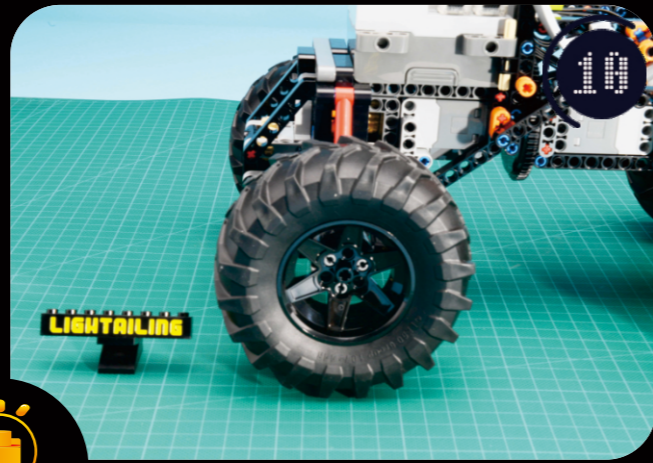

LIGHT UP YOUR
**4X4 X-TREME
OFF-ROADER
42099**

ITEM NO. LGK92

V2.0

LED lights damage easily,
Please take it as carefully as you can.

Take apart Costume Enlace

Before installation, please have a test of the light
to make sure all can light up. If the lights do not work,
please contact us.

Cross Pull Turn

Take apart Costume Enlace

Cross Pull Turn

 Take apart

 Costume

 Enlace

 Cross

 Pull