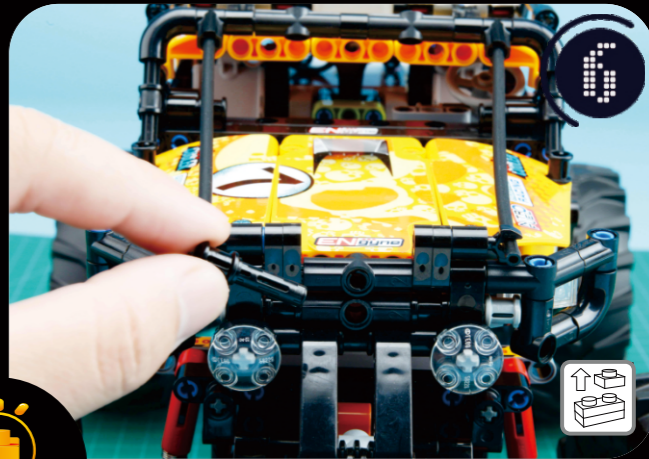

LIGHT UP YOUR
**4X4 X-TREME
OFF-ROADER
42099**

ITEM NO. LGK92

V2.0

LED lights damage easily,
Please take it as carefully as you can.

Take apart Costume Enlace

Before installation, please have a test of the light
to make sure all can light up. If the lights do not work,
please contact us.

Cross Pull Turn

Take apart Costume Enlace

Cross Pull Turn

 Take apart

 Costume

 Enlace

 Cross

 Pull