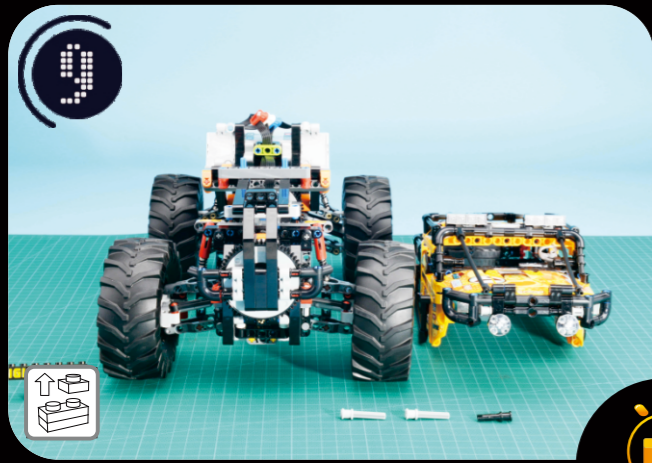

LIGHT UP YOUR
**4X4 X-TREME
OFF-ROADER
42099**

ITEM NO. LGK92

V2.0

LED lights damage easily,
Please take it as carefully as you can.

Take apart Costume Enlace

Before installation, please have a test of the light
to make sure all can light up. If the lights do not work,
please contact us.

Cross Pull Turn

Take apart Costume Enlace

Cross Pull Turn

 Take apart

 Costume

 Enlace

 Cross

 Pull