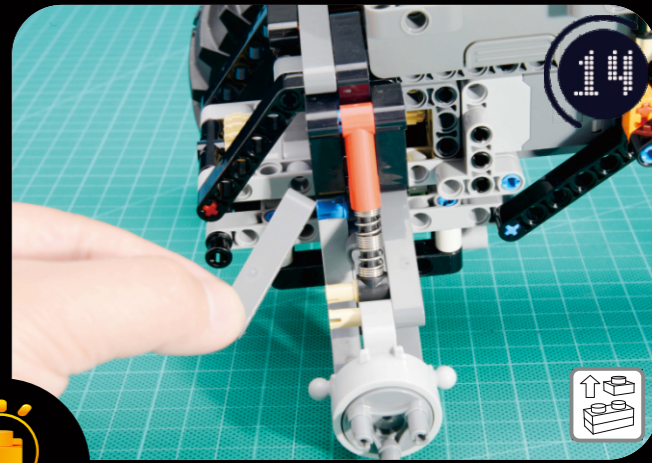

LIGHT UP YOUR
**4X4 X-TREME
OFF-ROADER
42099**

ITEM NO. LGK92

V2.0

LED lights damage easily,
Please take it as carefully as you can.

Take apart Costume Enlace

Before installation, please have a test of the light
to make sure all can light up. If the lights do not work,
please contact us.

Cross Pull Turn

Take apart Costume Enlace

Cross Pull Turn

 Take apart

 Costume

 Enlace

 Cross

 Pull

 Turn

 Take apart

 Costume

 Enlace

 Cross

 Pull

 Turn

Take apart Costume Enlace